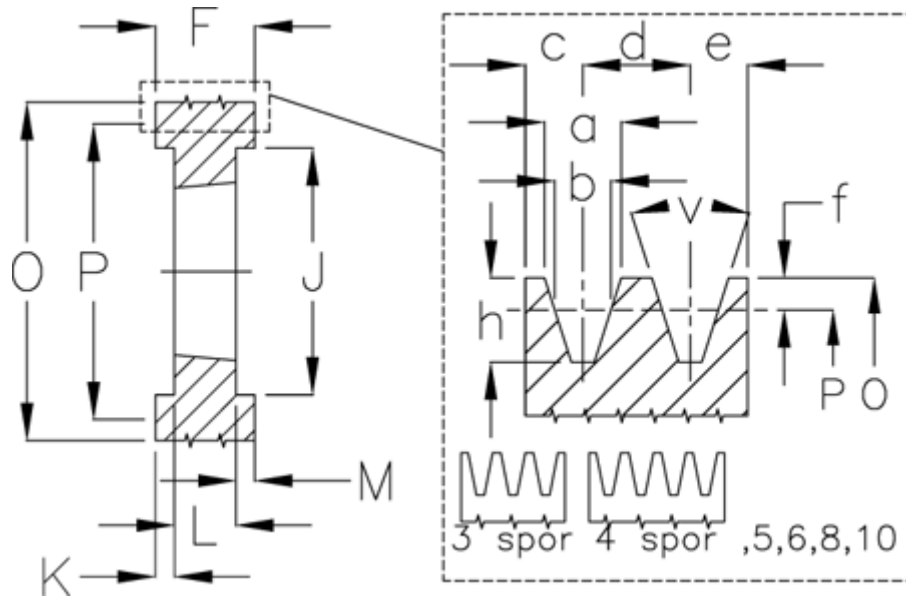

Article number: 604111019005

Description: V-belt pulley SPB 190/5 TL3020

Measures

a	= 16.3	For bush	= 3020	O	= 197.0
b	= 14.0	h	= 17.5	P	= 190
Bush ζ max	= 75	J	= 147	Type	= SPB
c	= 12.5	K	= 25	v	= 34 degrees
d	= 19.0	L	= 51		
e	= 12.5	m	= 25.0		
f	= 3.5	N	= -		
F	= 101	Number of ribs	= 5		